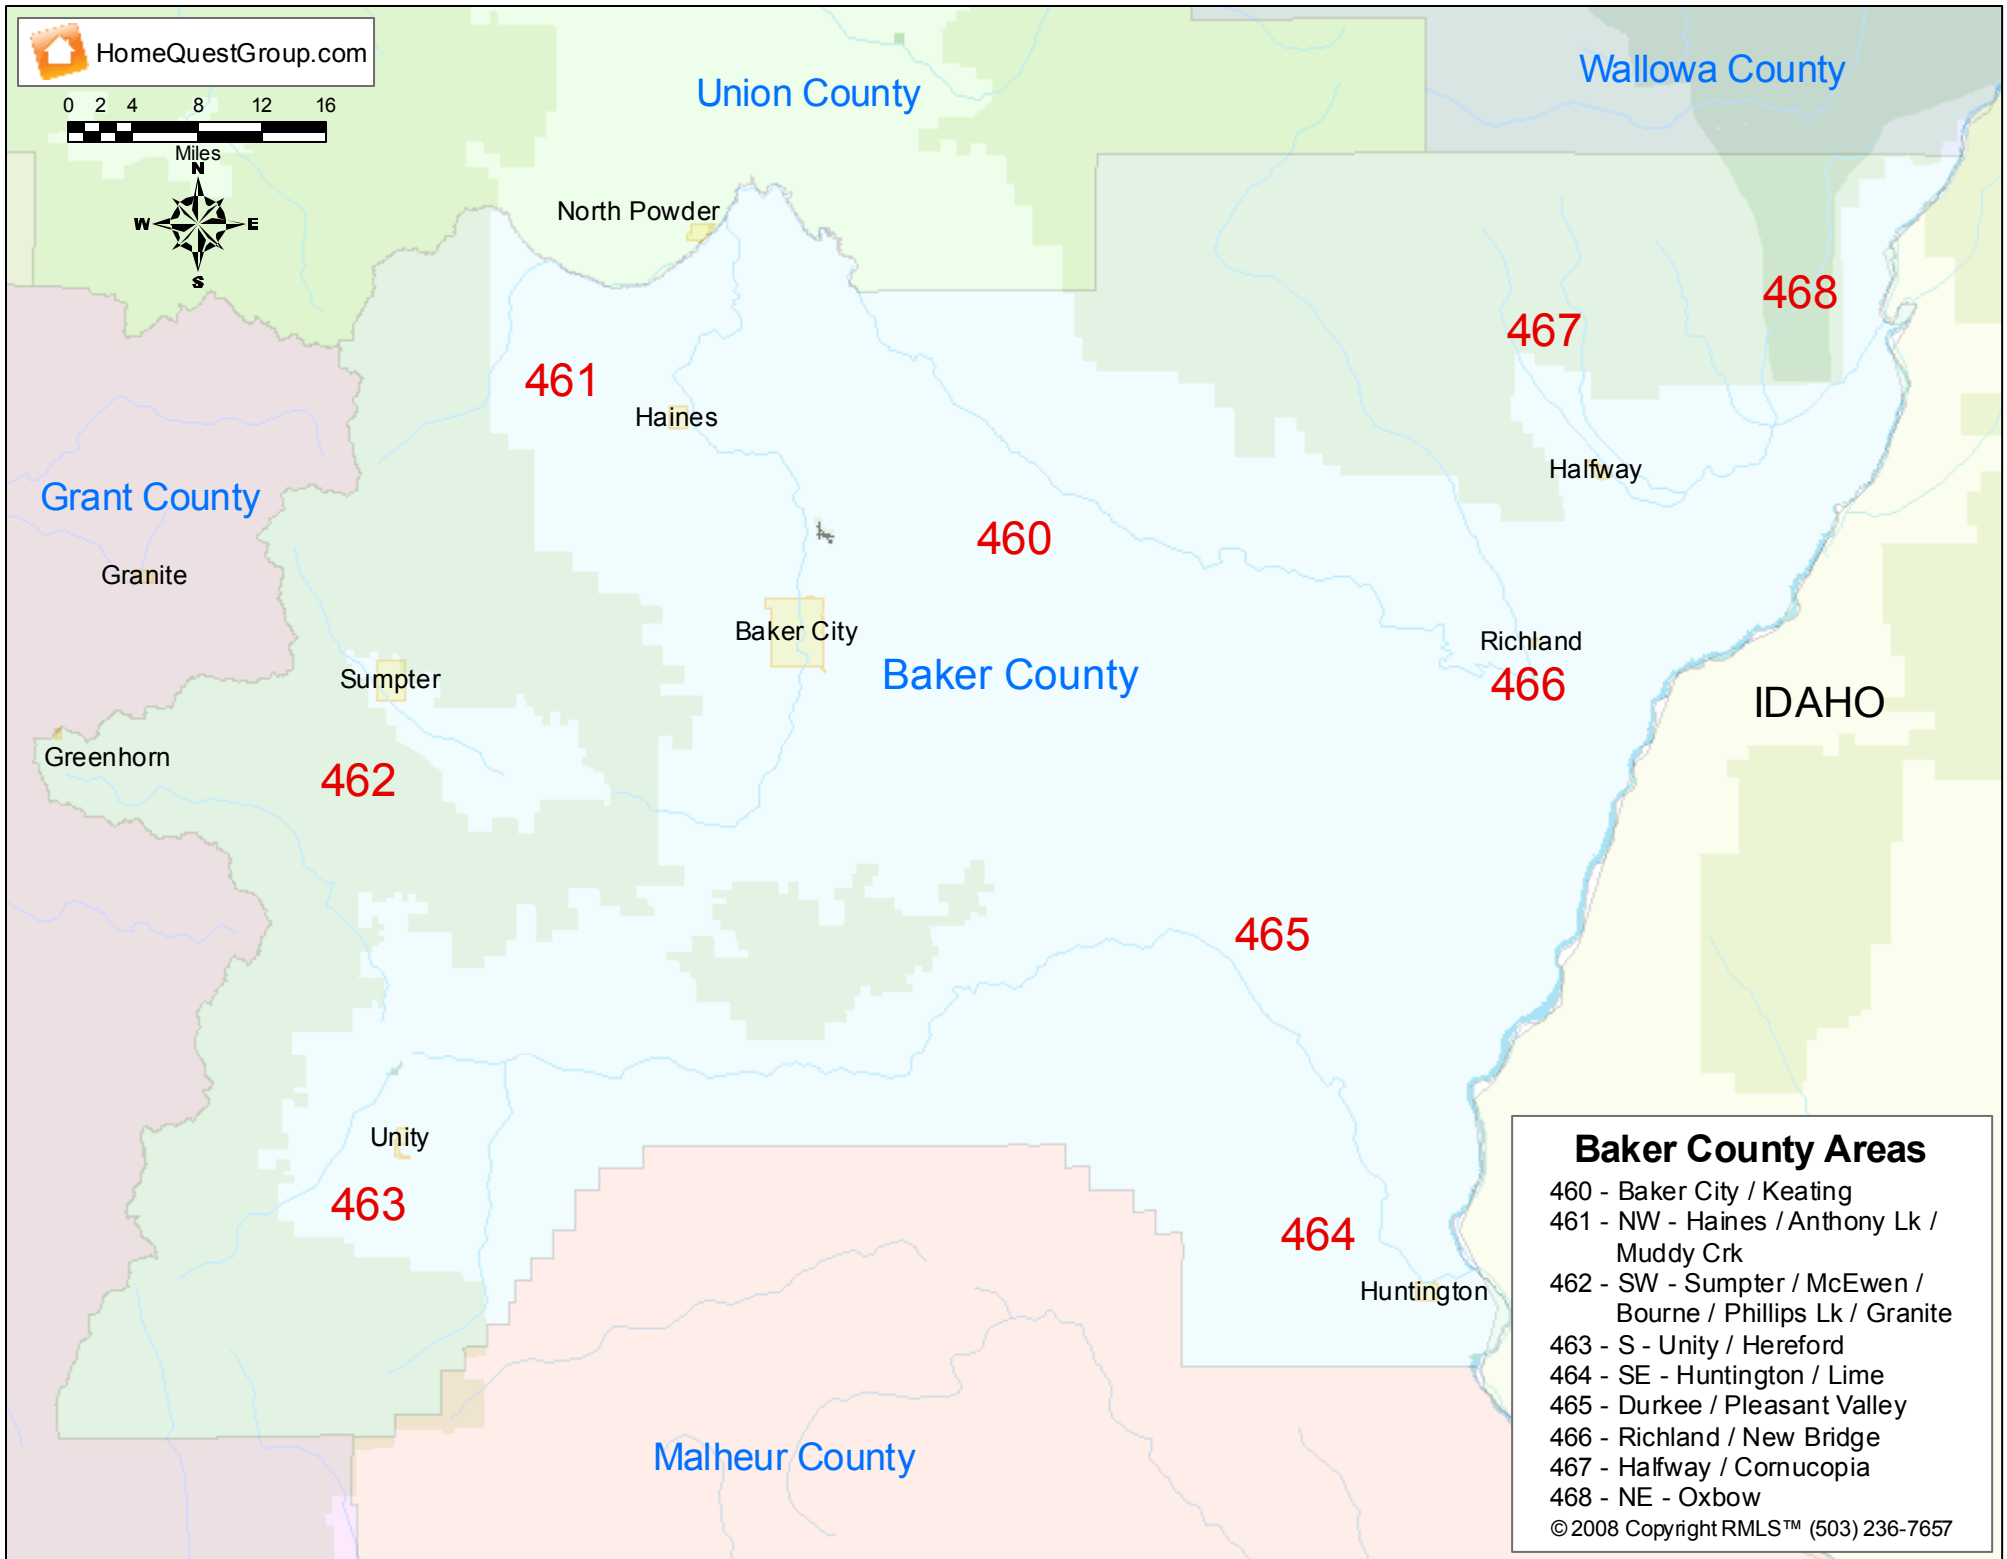

0 2 4 8 12 16

Baker County Areas

- 460 - Baker City / Keating
- 461 - NW - Haines / Anthony Lk / Muddy Crk
- 462 - SW - Sumpter / McEwen / Bourne / Phillips Lk / Granite
- 463 - S - Unity / Hereford
- 464 - SE - Huntington / Lime
- 465 - Durkee / Pleasant Valley
- 466 - Richland / New Bridge
- 467 - Halfway / Cornucopia
- 468 - NE - Oxbow