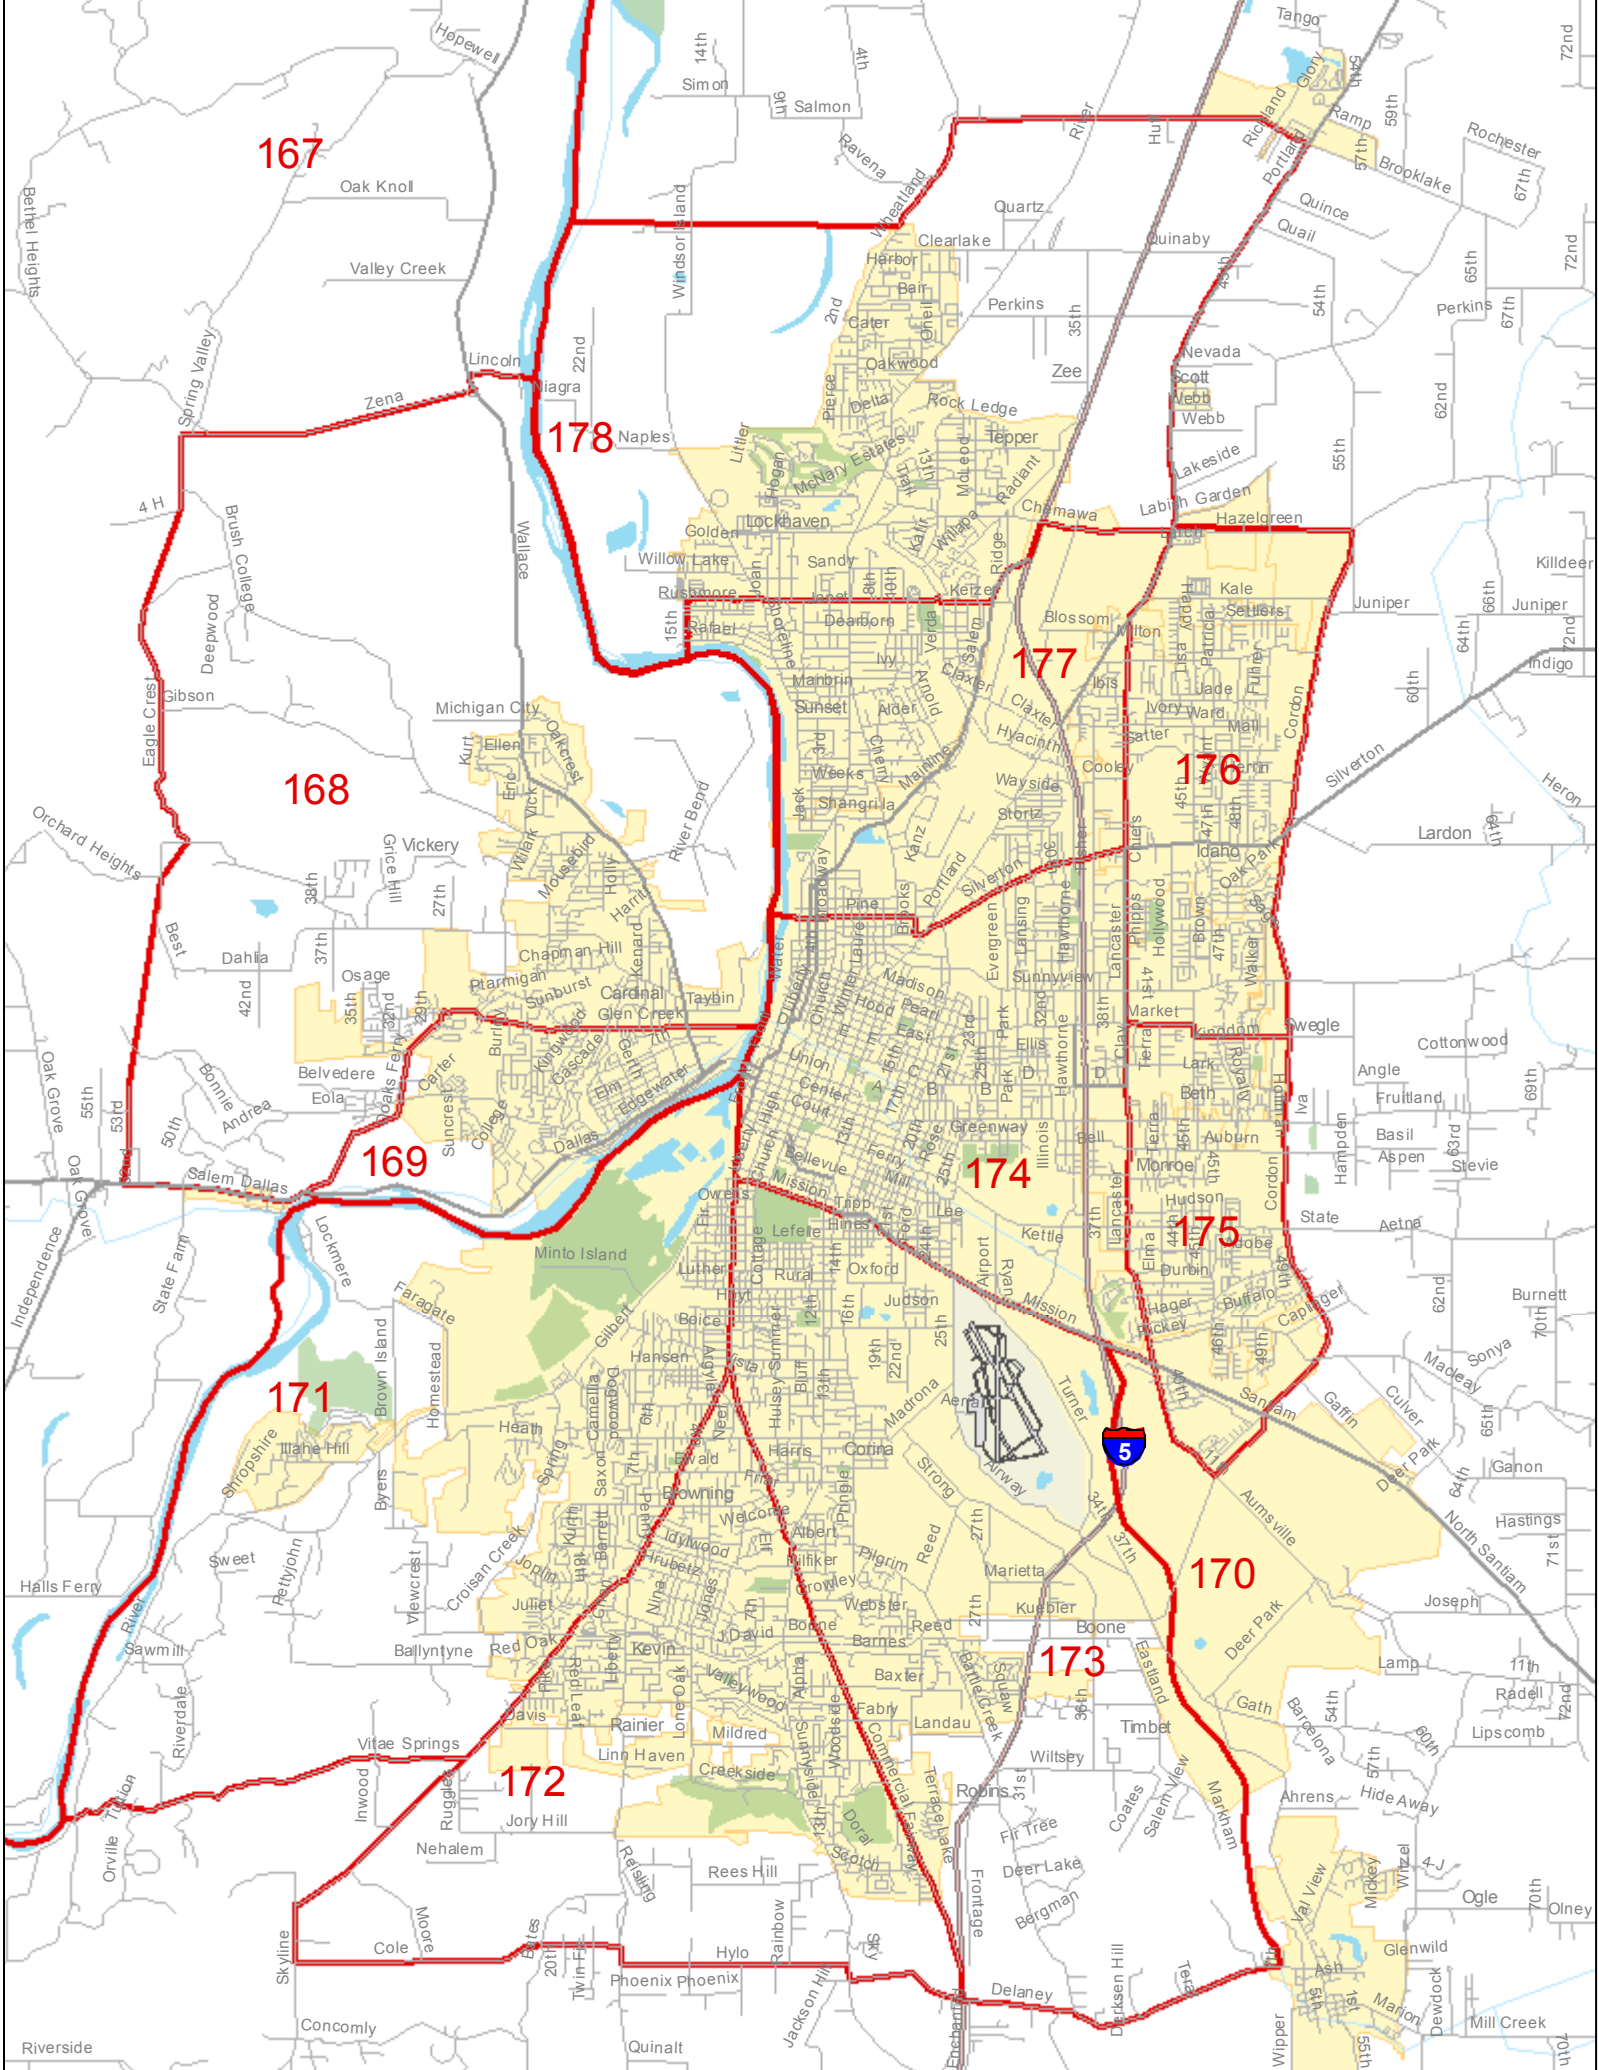

167

178

177

176

168

169

174

175

171

172

173

170

170